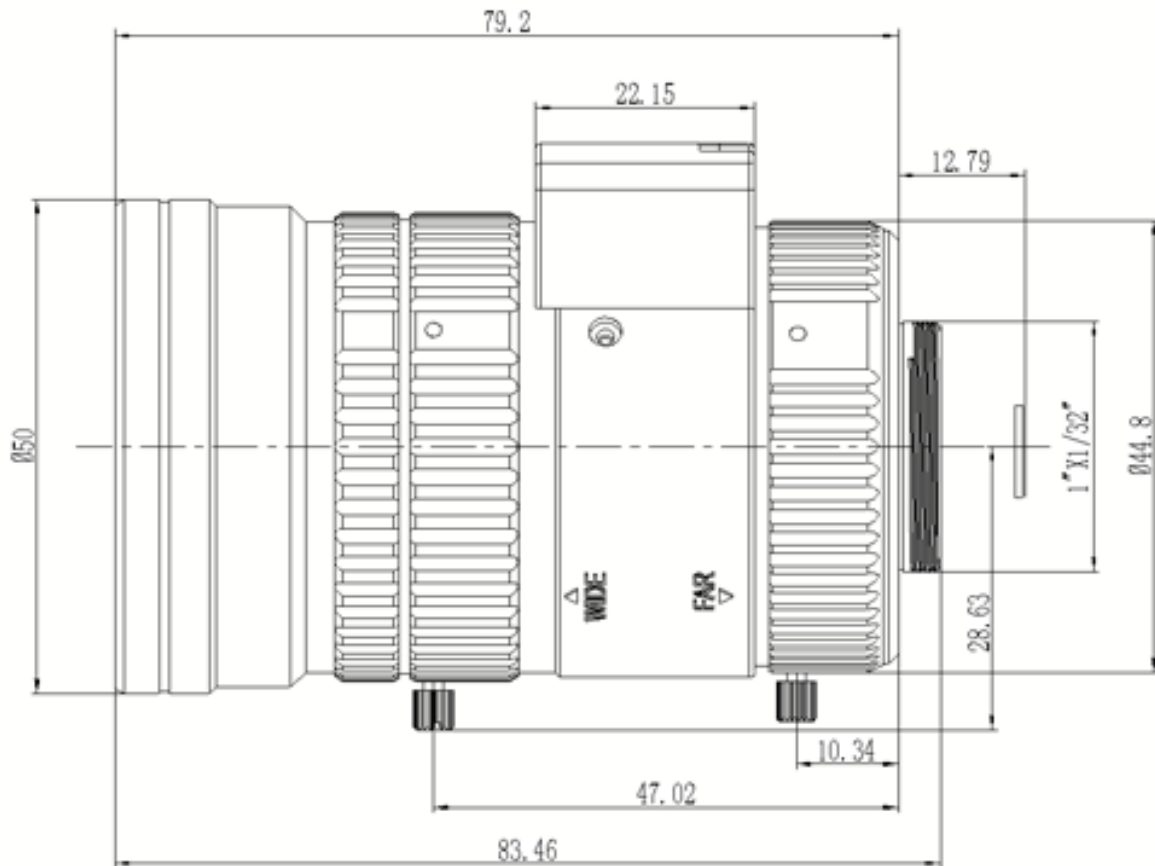

Dimensions

Zhejiang Uniview Technologies Co.,Ltd.

South Tower, Building 10, Wanlun Science Park, 88 Jiangling Road, Hangzhou, P.R.China 310051

Email: overseasbusiness@uniview.com; globalsupport@uniview.com

<http://www.uniview.com>

©2015-2019 Zhejiang Uniview Technologies Co.,Ltd. All rights reserved.

*Product specifications and availability are subject to change without notice.